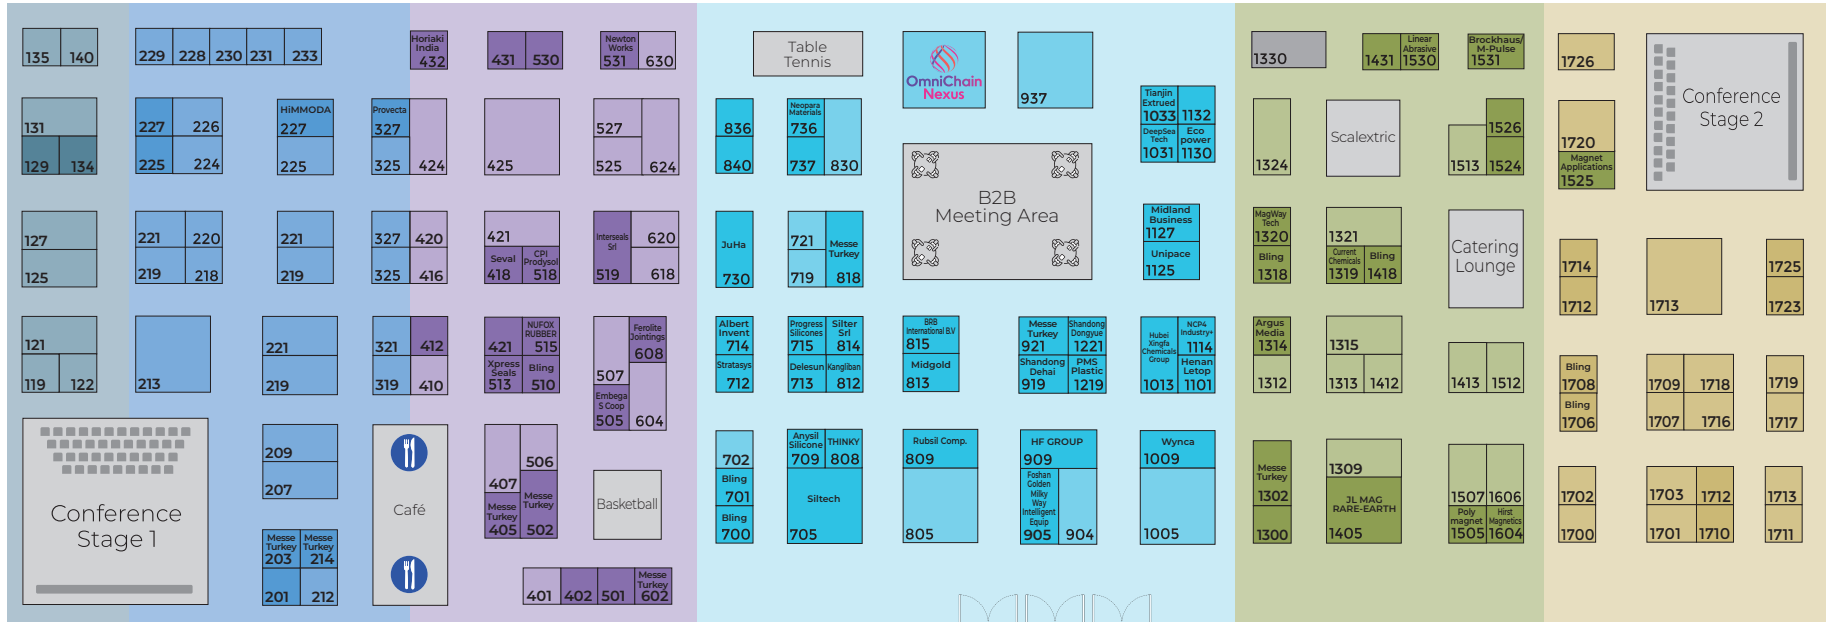

RAI Amsterdam, Netherlands ● March 9 – 10, 2027

EM Exit

EM Exit

EM Exit

EM Exit

EM Exit

EM Exit

EM Exit

ENTRANCE

EM Exit

EM Exit

This is a sales plan and not a technical plan.
This plan is subject to change without prior notice.

Brought to you by  OmniChain Nexus